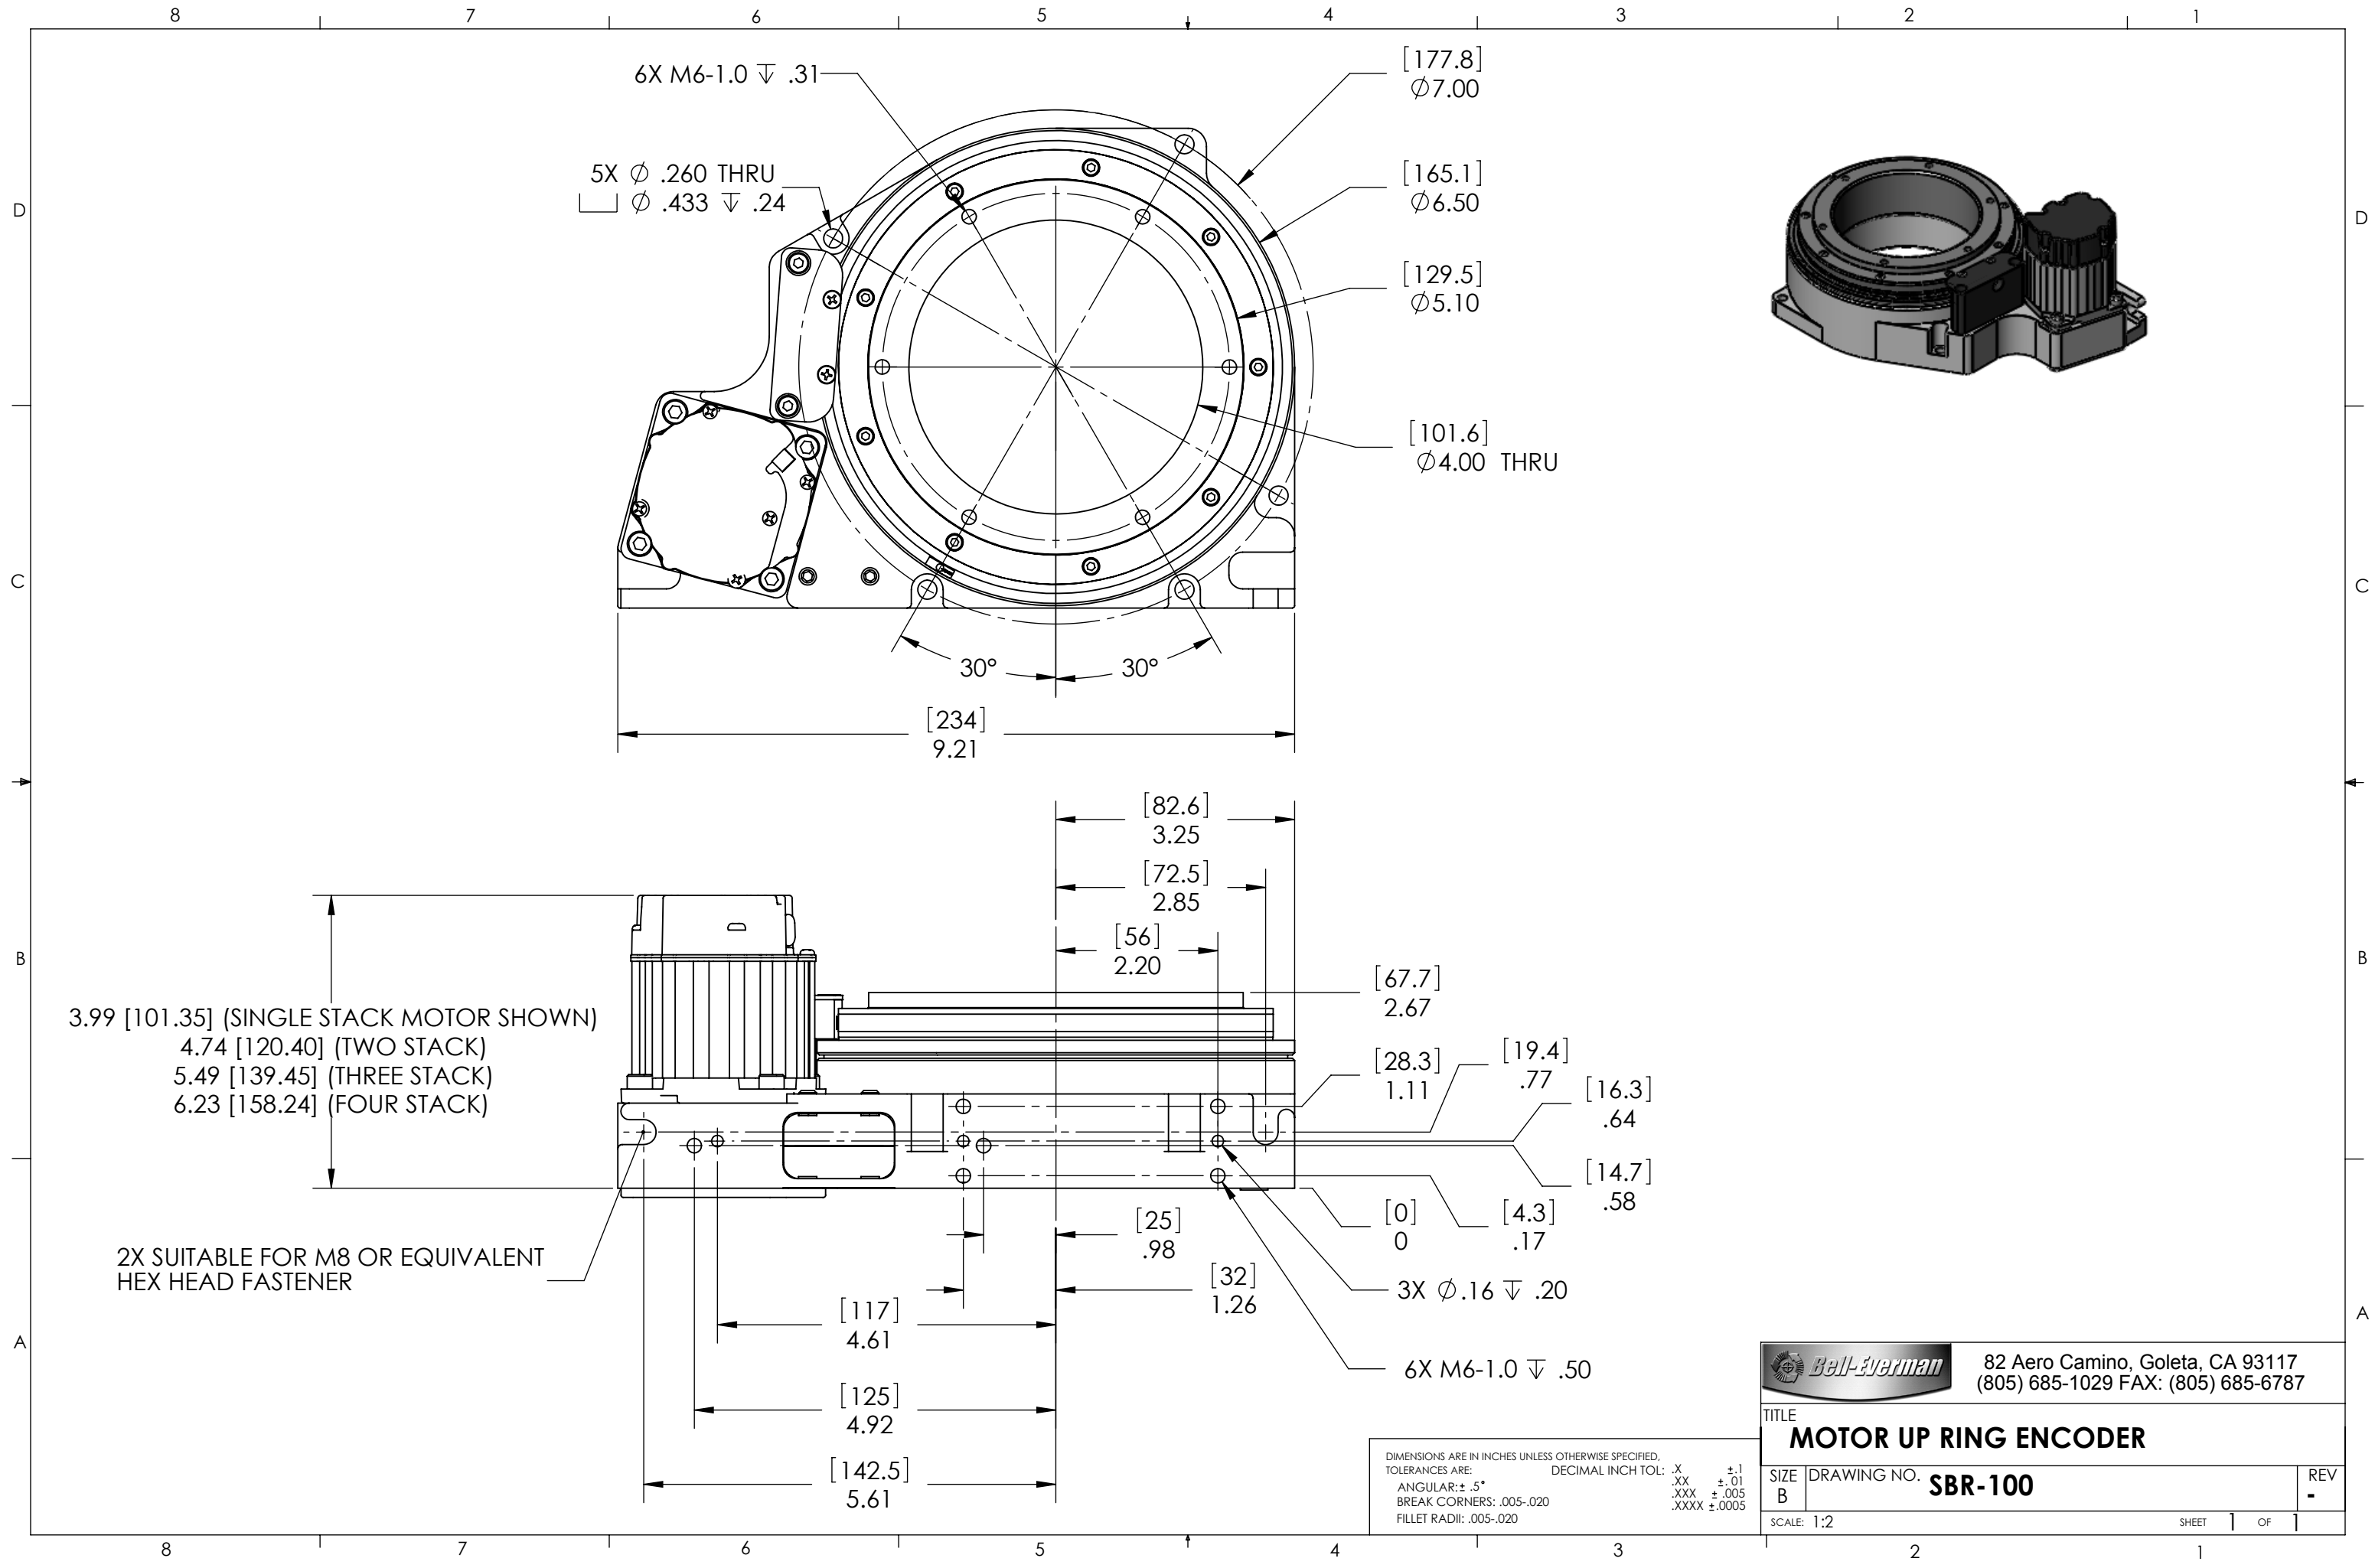

DIMENSIONS ARE IN INCHES UNLESS OTHERWISE SPECIFIED.  
 TOLERANCES ARE: DECIMAL INCH TOL: X ±.1  
 .XX ±.01  
 .XXX ±.005  
 .XXXX ±.0005  
 ANGULAR: ± .5°  
 BREAK CORNERS: .005-.020  
 FILLET RADII: .005-.020

		82 Aero Camino, Goleta, CA 93117 (805) 685-1029 FAX: (805) 685-6787	
TITLE			
<b>MOTOR DOWN</b>			
SIZE	DRAWING NO.	REV	
B	<b>SBR-100</b>	-	
SCALE: 1:2		SHEET	OF
		1	1

DIMENSIONS ARE IN INCHES UNLESS OTHERWISE SPECIFIED.  
 TOLERANCES ARE: DECIMAL INCH TOL: .X  $\pm$ .1  
 .XX  $\pm$ .01  
 .XXX  $\pm$ .005  
 .XXXX  $\pm$ .0005  
 ANGULAR:  $\pm$ .5°  
 BREAK CORNERS: .005-.020  
 FILLET RADII: .005-.020

DIMENSIONS ARE IN INCHES UNLESS OTHERWISE SPECIFIED.  
 TOLERANCES ARE: DECIMAL INCH TOL: .X ±.1  
 .XX ±.01  
 .XXX ±.005  
 .XXXX ±.0005

ANGULAR: ±.5°  
 BREAK CORNERS: .005-.020  
 FILLET RADII: .005-.020

		82 Aero Camino, Goleta, CA 93117 (805) 685-1029 FAX: (805) 685-6787	
<b>TITLE</b> <b>MOTOR UP</b>			
<b>SIZE</b> B	<b>DRAWING NO.</b> <b>SBR-100</b>		<b>REV</b> -
SCALE: 1:2		SHEET 1 OF 1	

DIMENSIONS ARE IN INCHES UNLESS OTHERWISE SPECIFIED.  
 TOLERANCES ARE: DECIMAL INCH TOL: .X  $\pm$ .1  
 .XX  $\pm$ .01  
 .XXX  $\pm$ .005  
 .XXXX  $\pm$ .0005  
 ANGULAR:  $\pm$ .5°  
 BREAK CORNERS: .005-.020  
 FILLET RADII: .005-.020