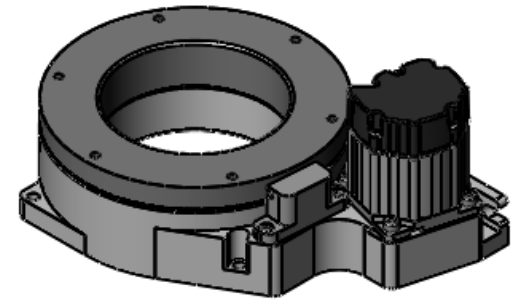

DIMENSIONS ARE IN INCHES UNLESS OTHERWISE SPECIFIED.  
 TOLERANCES ARE: DECIMAL INCH TOL: X ±.1  
 .XX ±.01  
 .XXX ±.005  
 .XXXX ±.0005  
 ANGULAR: ± .5°  
 BREAK CORNERS: .005-.020  
 FILLET RADII: .005-.020

		82 Aero Camino, Goleta, CA 93117 (805) 685-1029 FAX: (805) 685-6787	
TITLE			
<b>MOTOR DOWN</b>			
SIZE	DRAWING NO.	REV	
B	<b>SBR-100</b>	-	
SCALE: 1:2		SHEET	OF
		1	1

DIMENSIONS ARE IN INCHES UNLESS OTHERWISE SPECIFIED.  
 TOLERANCES ARE: DECIMAL INCH TOL: .X  $\pm$ .1  
 .XX  $\pm$ .01  
 .XXX  $\pm$ .005  
 .XXXX  $\pm$ .0005  
 ANGULAR:  $\pm$ .5°  
 BREAK CORNERS: .005-.020  
 FILLET RADII: .005-.020

		82 Aero Camino, Goleta, CA 93117 (805) 685-1029 FAX: (805) 685-6787	
<b>TITLE</b> <b>MOTOR DOWN RING ENCODER</b>			
<b>SIZE</b> B	<b>DRAWING NO.</b> <b>SBR-100</b>	<b>REV</b> -	<b>SHEET</b> 1 <b>OF</b> 1
SCALE: 1:2			