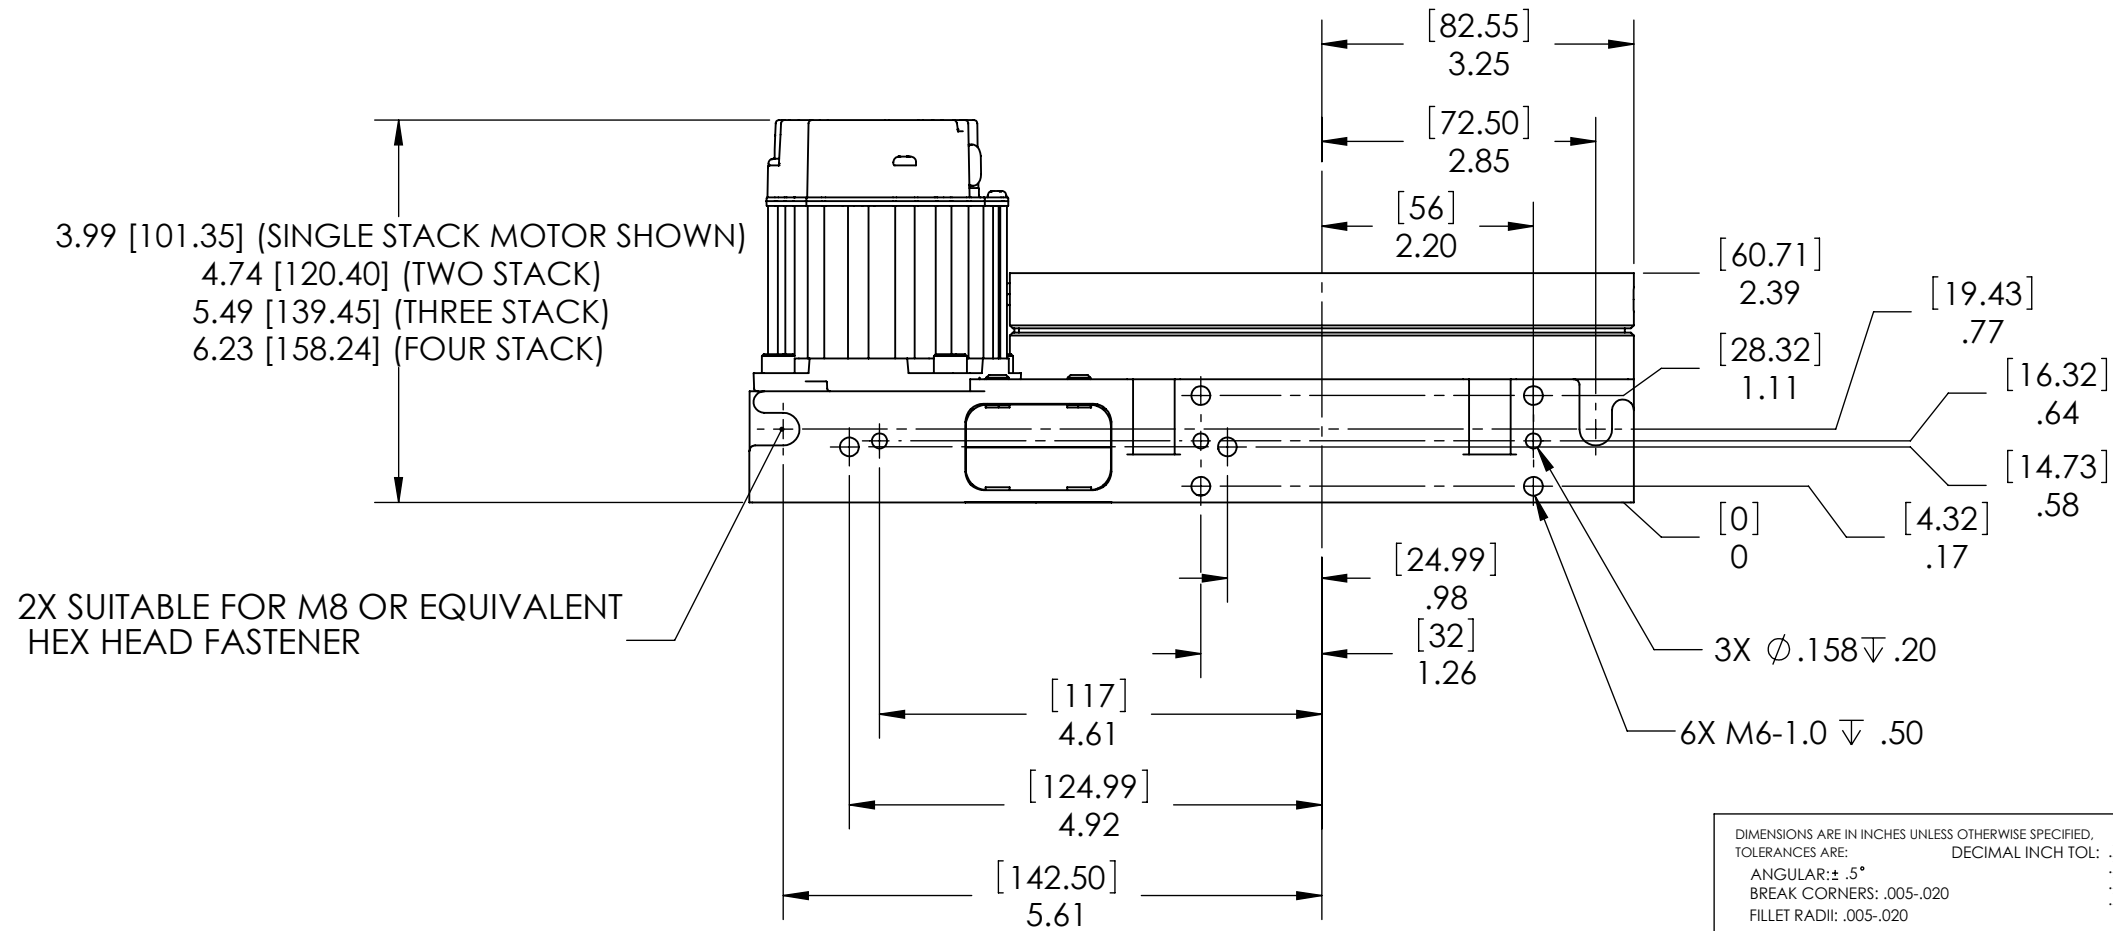

DIMENSIONS ARE IN INCHES UNLESS OTHERWISE SPECIFIED.  
 TOLERANCES ARE: DECIMAL INCH TOL: X ±.1  
 .XX ±.01  
 .XXX ±.005  
 .XXXX ±.0005  
 ANGULAR: ± .5°  
 BREAK CORNERS: .005-.020  
 FILLET RADII: .005-.020

		82 Aero Camino, Goleta, CA 93117 (805) 685-1029 FAX: (805) 685-6787	
TITLE			
<b>MOTOR DOWN</b>			
SIZE	DRAWING NO.	REV	
B	<b>SBR-100</b>	-	
SCALE: 1:2		SHEET	OF
		1	1

DIMENSIONS ARE IN INCHES UNLESS OTHERWISE SPECIFIED.  
 TOLERANCES ARE: DECIMAL INCH TOL: .X  $\pm$ .1  
 .XX  $\pm$ .01  
 .XXX  $\pm$ .005  
 .XXXX  $\pm$ .0005  
 ANGULAR:  $\pm$ .5°  
 BREAK CORNERS: .005-.020  
 FILLET RADII: .005-.020

DIMENSIONS ARE IN INCHES UNLESS OTHERWISE SPECIFIED.  
 TOLERANCES ARE: DECIMAL INCH TOL: .X ±.1  
 .XX ±.01  
 .XXX ±.005  
 .XXXX ±.0005

ANGULAR: ±.5°  
 BREAK CORNERS: .005-.020  
 FILLET RADII: .005-.020

		82 Aero Camino, Goleta, CA 93117 (805) 685-1029 FAX: (805) 685-6787	
<b>TITLE</b> <b>MOTOR UP</b>			
<b>SIZE</b> B	<b>DRAWING NO.</b> <b>SBR-100</b>		<b>REV</b> -
SCALE: 1:2		SHEET 1 OF 1	

DIMENSIONS ARE IN INCHES UNLESS OTHERWISE SPECIFIED.  
 TOLERANCES ARE: DECIMAL INCH TOL: .X  $\pm$ .1  
 .XX  $\pm$ .01  
 .XXX  $\pm$ .005  
 .XXXX  $\pm$ .0005  
 ANGULAR:  $\pm$ .5°  
 BREAK CORNERS: .005-.020  
 FILLET RADII: .005-.020