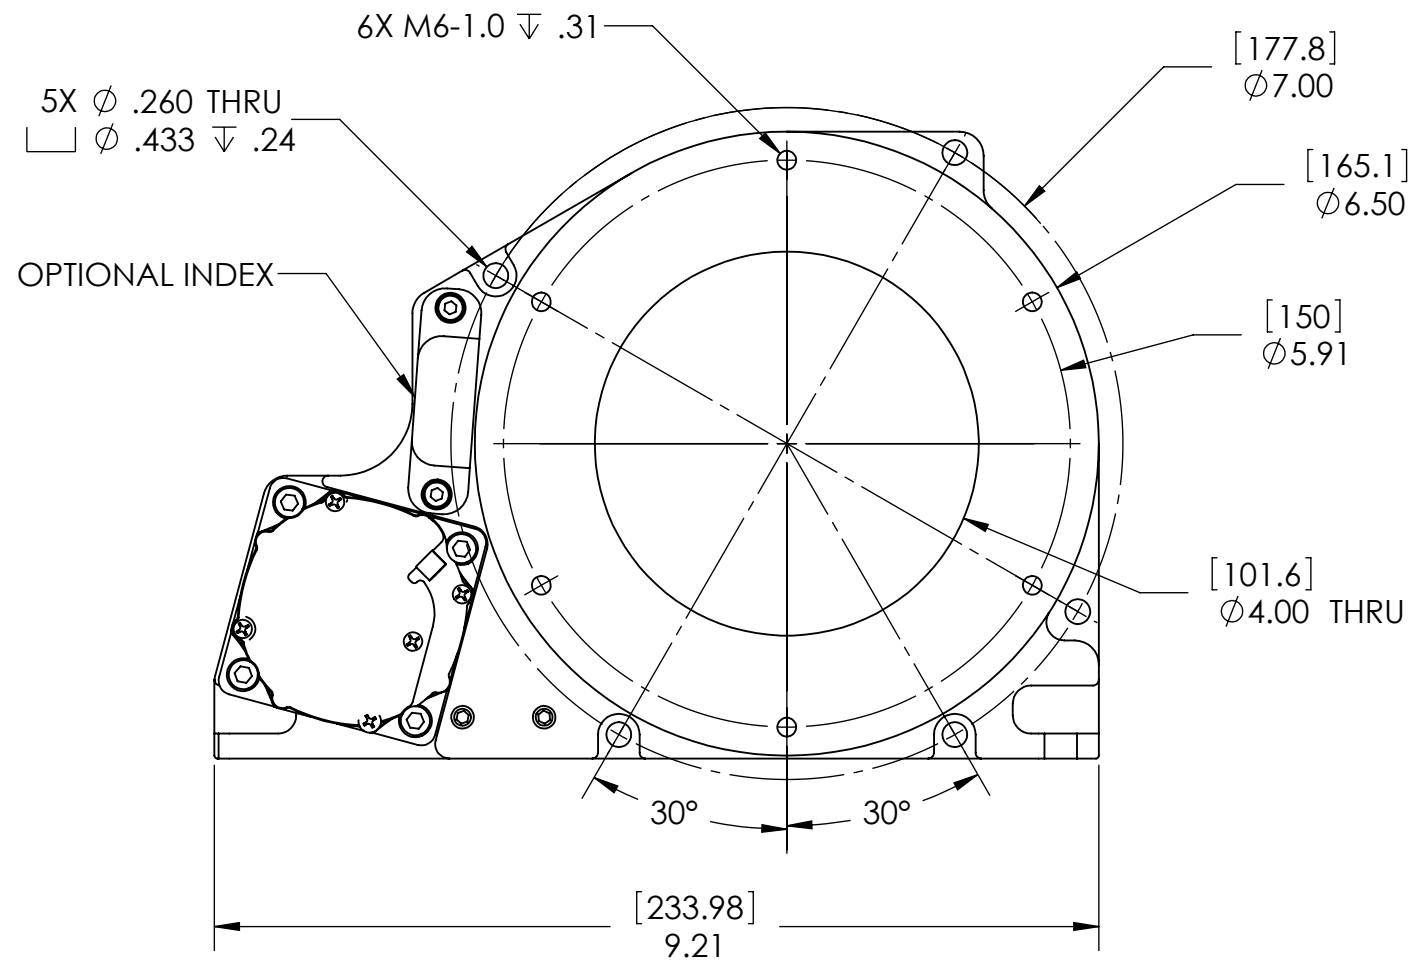

DIMENSIONS ARE IN INCHES UNLESS OTHERWISE SPECIFIED.  
 TOLERANCES ARE: DECIMAL INCH TOL: X ±.1  
 .XX ±.01  
 .XXX ±.005  
 .XXXX ±.0005  
 ANGULAR: ± .5°  
 BREAK CORNERS: .005-.020  
 FILLET RADII: .005-.020

		82 Aero Camino, Goleta, CA 93117 (805) 685-1029 FAX: (805) 685-6787	
TITLE			
<b>MOTOR DOWN</b>			
SIZE	DRAWING NO.	REV	
B	<b>SBR-100</b>	-	
SCALE: 1:2		SHEET	OF
		1	1

DIMENSIONS ARE IN INCHES UNLESS OTHERWISE SPECIFIED.  
 TOLERANCES ARE: DECIMAL INCH TOL: .X  $\pm$ .1  
 .XX  $\pm$ .01  
 .XXX  $\pm$ .005  
 .XXXX  $\pm$ .0005  
 ANGULAR:  $\pm$ .5°  
 BREAK CORNERS: .005-.020  
 FILLET RADII: .005-.020

DIMENSIONS ARE IN INCHES UNLESS OTHERWISE SPECIFIED.  
 TOLERANCES ARE: DECIMAL INCH TOL: .X ±.1  
 .XX ±.01  
 .XXX ±.005  
 .XXXX ±.0005

ANGULAR: ±.5°  
 BREAK CORNERS: .005-.020  
 FILLET RADII: .005-.020

		82 Aero Camino, Goleta, CA 93117 (805) 685-1029 FAX: (805) 685-6787	
<b>TITLE</b> <b>MOTOR UP</b>			
<b>SIZE</b> B	<b>DRAWING NO.</b> <b>SBR-100</b>		<b>REV</b> -
SCALE: 1:2		SHEET 1 OF 1	

DIMENSIONS ARE IN INCHES UNLESS OTHERWISE SPECIFIED.  
 TOLERANCES ARE: DECIMAL INCH TOL: .X  $\pm$ .1  
 .XX  $\pm$ .01  
 .XXX  $\pm$ .005  
 .XXXX  $\pm$ .0005  
 ANGULAR:  $\pm$ .5°  
 BREAK CORNERS: .005-.020  
 FILLET RADII: .005-.020