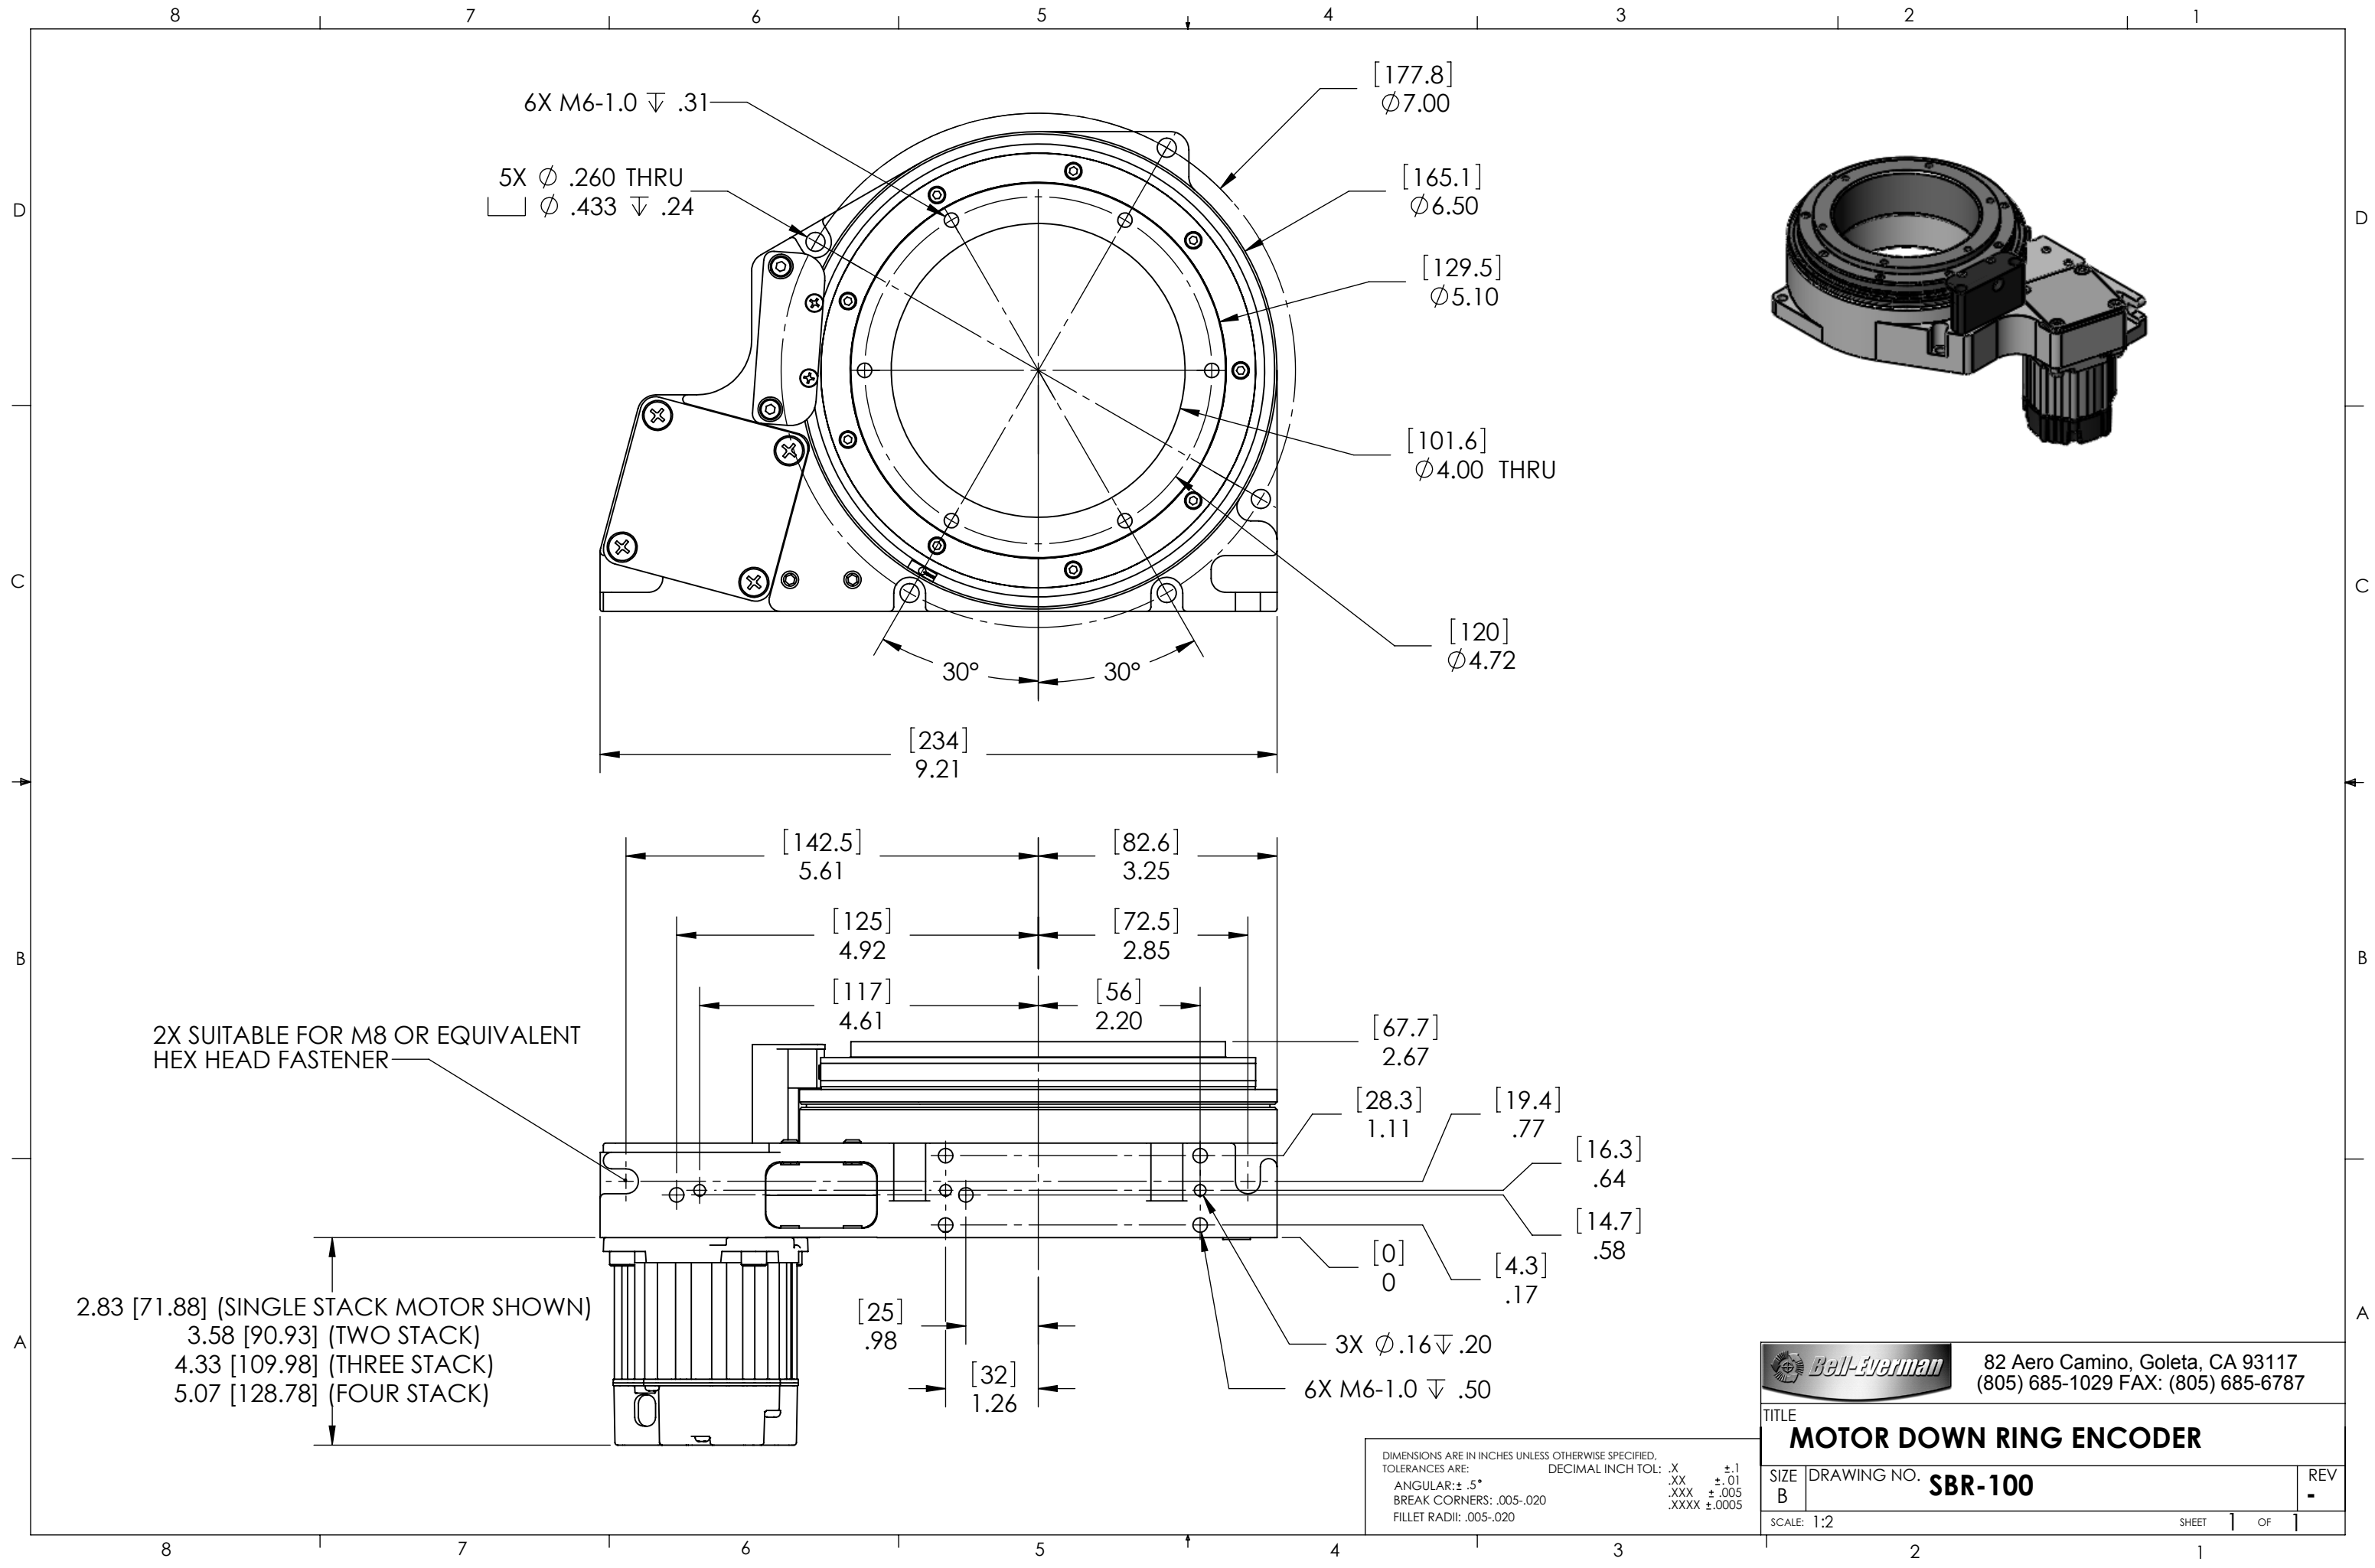

DIMENSIONS ARE IN INCHES UNLESS OTHERWISE SPECIFIED.  
 TOLERANCES ARE: DECIMAL INCH TOL: X ±.1  
 .XX ±.01  
 .XXX ±.005  
 .XXXX ±.0005  
 ANGULAR: ± .5°  
 BREAK CORNERS: .005-.020  
 FILLET RADII: .005-.020

		82 Aero Camino, Goleta, CA 93117 (805) 685-1029 FAX: (805) 685-6787	
TITLE			
<b>MOTOR DOWN</b>			
SIZE	DRAWING NO.	REV	
B	<b>SBR-100</b>	-	
SCALE: 1:2		SHEET	OF
		1	1

DIMENSIONS ARE IN INCHES UNLESS OTHERWISE SPECIFIED.  
 TOLERANCES ARE: DECIMAL INCH TOL: .X  $\pm$ .1  
 .XX  $\pm$ .01  
 .XXX  $\pm$ .005  
 .XXXX  $\pm$ .0005  
 ANGULAR:  $\pm$ .5°  
 BREAK CORNERS: .005-.020  
 FILLET RADII: .005-.020

DIMENSIONS ARE IN INCHES UNLESS OTHERWISE SPECIFIED.  
 TOLERANCES ARE: DECIMAL INCH TOL: .X ±.1  
 .XX ±.01  
 .XXX ±.005  
 .XXXX ±.0005

ANGULAR: ±.5°  
 BREAK CORNERS: .005-.020  
 FILLET RADII: .005-.020

		82 Aero Camino, Goleta, CA 93117 (805) 685-1029 FAX: (805) 685-6787	
<b>TITLE</b> <b>MOTOR UP</b>			
<b>SIZE</b> B	<b>DRAWING NO.</b> <b>SBR-100</b>		<b>REV</b> -
SCALE: 1:2		SHEET 1 OF 1	

DIMENSIONS ARE IN INCHES UNLESS OTHERWISE SPECIFIED.  
 TOLERANCES ARE: DECIMAL INCH TOL: .X  $\pm$ .1  
 .XX  $\pm$ .01  
 .XXX  $\pm$ .005  
 .XXXX  $\pm$ .0005  
 ANGULAR:  $\pm$ .5°  
 BREAK CORNERS: .005-.020  
 FILLET RADII: .005-.020