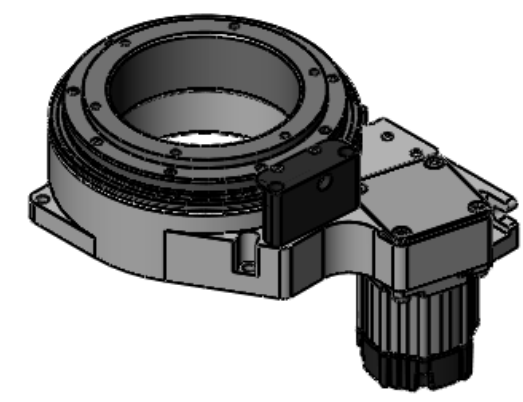

DIMENSIONS ARE IN INCHES UNLESS OTHERWISE SPECIFIED.  
 TOLERANCES ARE: DECIMAL INCH TOL: X ±.1  
 .XX ±.01  
 .XXX ±.005  
 .XXXX ±.0005  
 ANGULAR: ± .5°  
 BREAK CORNERS: .005-.020  
 FILLET RADII: .005-.020

		82 Aero Camino, Goleta, CA 93117 (805) 685-1029 FAX: (805) 685-6787	
TITLE			
<b>MOTOR DOWN</b>			
SIZE	DRAWING NO.	REV	
B	<b>SBR-100</b>	-	
SCALE: 1:2		SHEET	OF
		1	1

DIMENSIONS ARE IN INCHES UNLESS OTHERWISE SPECIFIED.  
 TOLERANCES ARE: DECIMAL INCH TOL: .X  $\pm$ .1  
 .XX  $\pm$ .01  
 .XXX  $\pm$ .005  
 .XXXX  $\pm$ .0005  
 ANGULAR:  $\pm$ .5°  
 BREAK CORNERS: .005-.020  
 FILLET RADII: .005-.020

		82 Aero Camino, Goleta, CA 93117 (805) 685-1029 FAX: (805) 685-6787	
<b>TITLE</b> <b>MOTOR DOWN RING ENCODER</b>			
<b>SIZE</b> B	<b>DRAWING NO.</b> <b>SBR-100</b>	<b>REV</b> -	<b>SHEET</b> 1 <b>OF</b> 1
SCALE: 1:2			